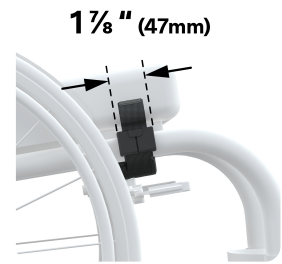

Quick fitting guide.

LapStacker Flex has an adaptable mounting system. Use this quick fitting guide to see the common installations and clearance required.

Manual rigid.

Horizontal Install

LapStacker Flex attaches horizontally around rigid frame wheelchairs.

Clearance

The mounting strap passes over the seat base. Check if you have space.

Dimensions

Existing accessories can often be moved to accommodate LapStacker Flex.

Manual folding (single frame).

Horizontal Install

LapStacker Flex attaches horizontally around single frame folding wheelchairs.

Clearance

The mounting straps pass under the raising seat base. Check if you have space.

Dimensions

Existing accessories can often be moved to accommodate LapStacker Flex.

Manual folding (dual frame).

Vertical Install

LapStacker Flex attaches vertically between the top and bottom parallel tubes of folding wheelchairs.

Clearance

Check clearance between top and bottom tubes.

Dimensions