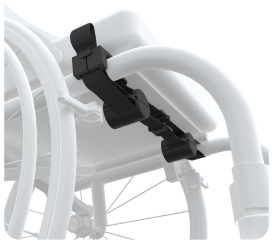

Manual folding (single frame).

Horizontal Install

LapStacker Flex attaches horizontally around single frame folding wheelchairs.