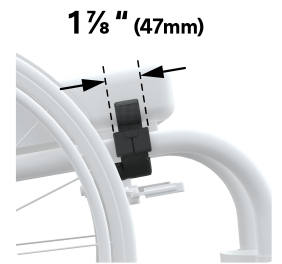

Suitable for wheelchairs 12 - 22" (30 - 56cm wide).

➤ **Retractable straps**

A 48" (1.2m) strap system on each side offers fast secure and versatile carrying.

See it in action

Made with love by
adaptdify®

Quick fitting guide.

LapStacker Flex has an adaptable mounting system. Use this quick fitting guide to see the common installations and clearance required.

Manual rigid.

Horizontal Install

LapStacker Flex attaches horizontally around rigid frame wheelchairs.

Clearance

The mounting strap passes over the seat base. Check if you have space.

Dimensions

Existing accessories can often be moved to accommodate LapStacker Flex.

Manual folding (single frame).

Horizontal Install