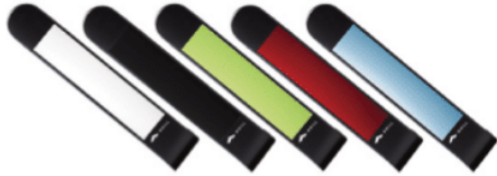

Drive with Peace of Mind

Stay engaged in activities and embrace your surroundings knowing the Model Fi will keep you safe while you ride.

Safely drives up or down 10° slopes.

Customization

Choose from five colors and a great selection of accessories to match your personal style and enhance your driving experience.

Color Options

- White ● Black ● Light Green
- Red ● Light Blue

Controller can be positioned on either the left or right side.

Accessories

Battery

Battery Charger

Lap Belt

Smart Key