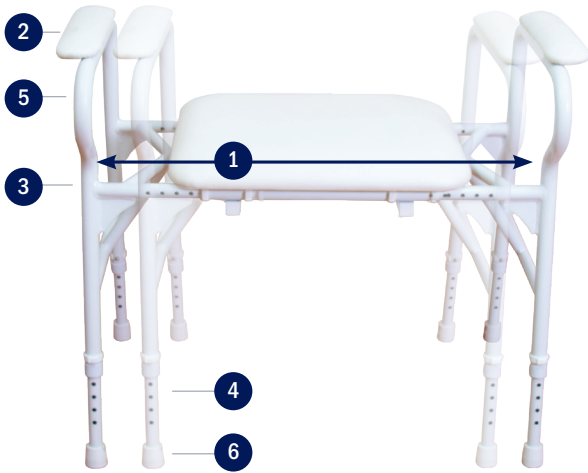

# MAXI BATHROOM RANGE

aspire for... Safety Comfort Support

SEAT WIDTH UP TO  
**775MM**

[www.aspirecare.com.au](http://www.aspirecare.com.au)  
1300 133 120

## ASPIRE MAXI SHOWER STOOL

## ASPIRE MAXI SHOWER CHAIR

### INTEGRATED FEATURES

1	Super heavy duty width adjustable frame to 775mm	4	Height adjustable legs with easy circlip adjustment points
2	Soft padding on seat and arms for postural support and comfort	5	Raised armrests support the user to sit down and stand up steadily
3	Reinforced aluminium frame accommodates bariatric users and is corrosion resistant	6	Durable non-slip feet provide excellent grip and stability in wet conditions. Stainless steel washer enhances durability