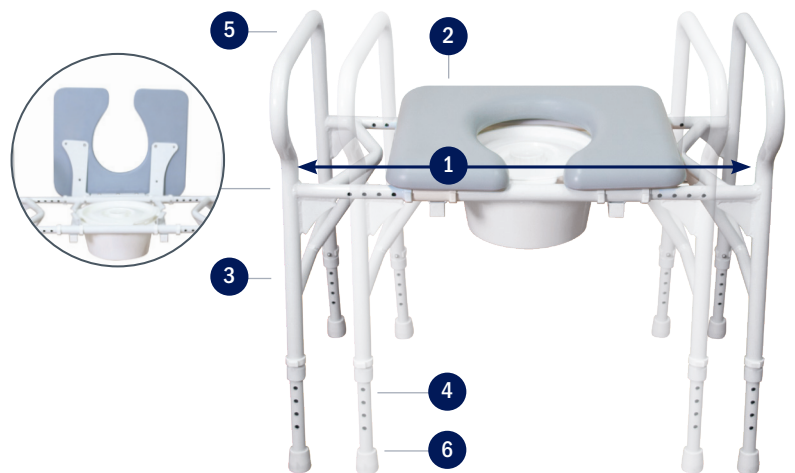

# MAXI BATHROOM RANGE

aspire for... Safety Comfort Support

SEAT WIDTH UP TO  
**775MM**

[www.aspirecare.com.au](http://www.aspirecare.com.au)  
1300 133 120

## ASPIRE MAXI SHOWER STOOL

## ASPIRE MAXI SHOWER CHAIR

### INTEGRATED FEATURES

1	Super heavy duty width adjustable frame to 775mm	4	Height adjustable legs with easy circlip adjustment points
2	Soft padding on seat and arms for postural support and comfort	5	Raised armrests support the user to sit down and stand up steadily
3	Reinforced aluminium frame accommodates bariatric users and is corrosion resistant	6	Durable non-slip feet provide excellent grip and stability in wet conditions. Stainless steel washer enhances durability